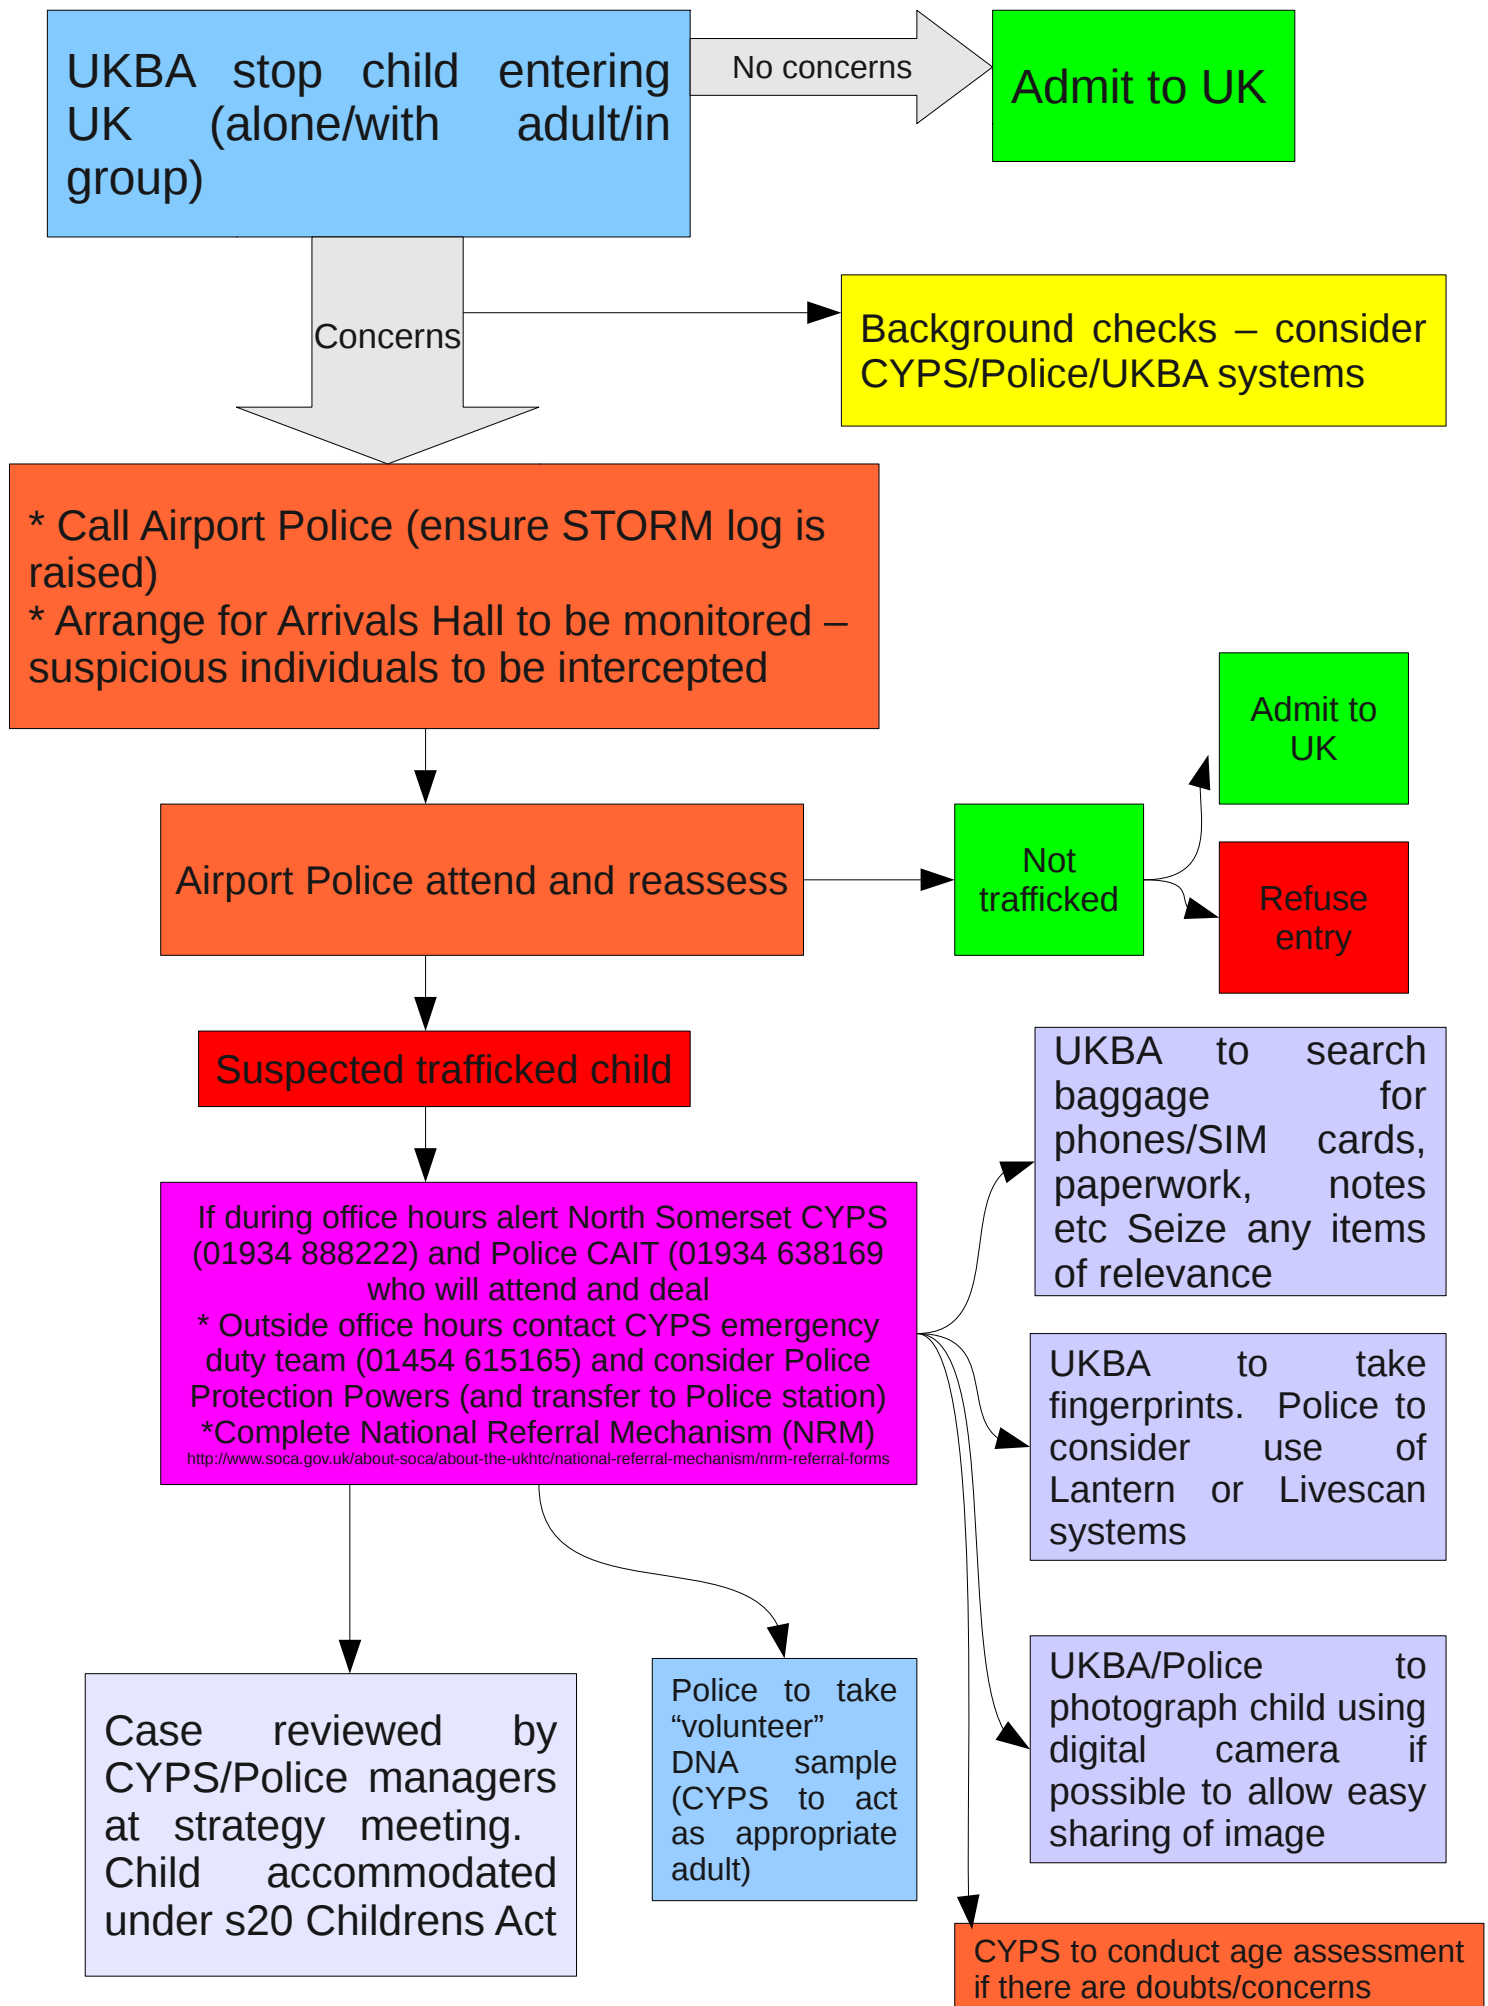

# Child/Young Person suspected to be trafficked at Bristol Airport

\*\*\*NB A young person should only be accommodated in foster care, supported lodgings or a care home **NEVER** in a hostel or homeless B & B regardless of age\*\*\*