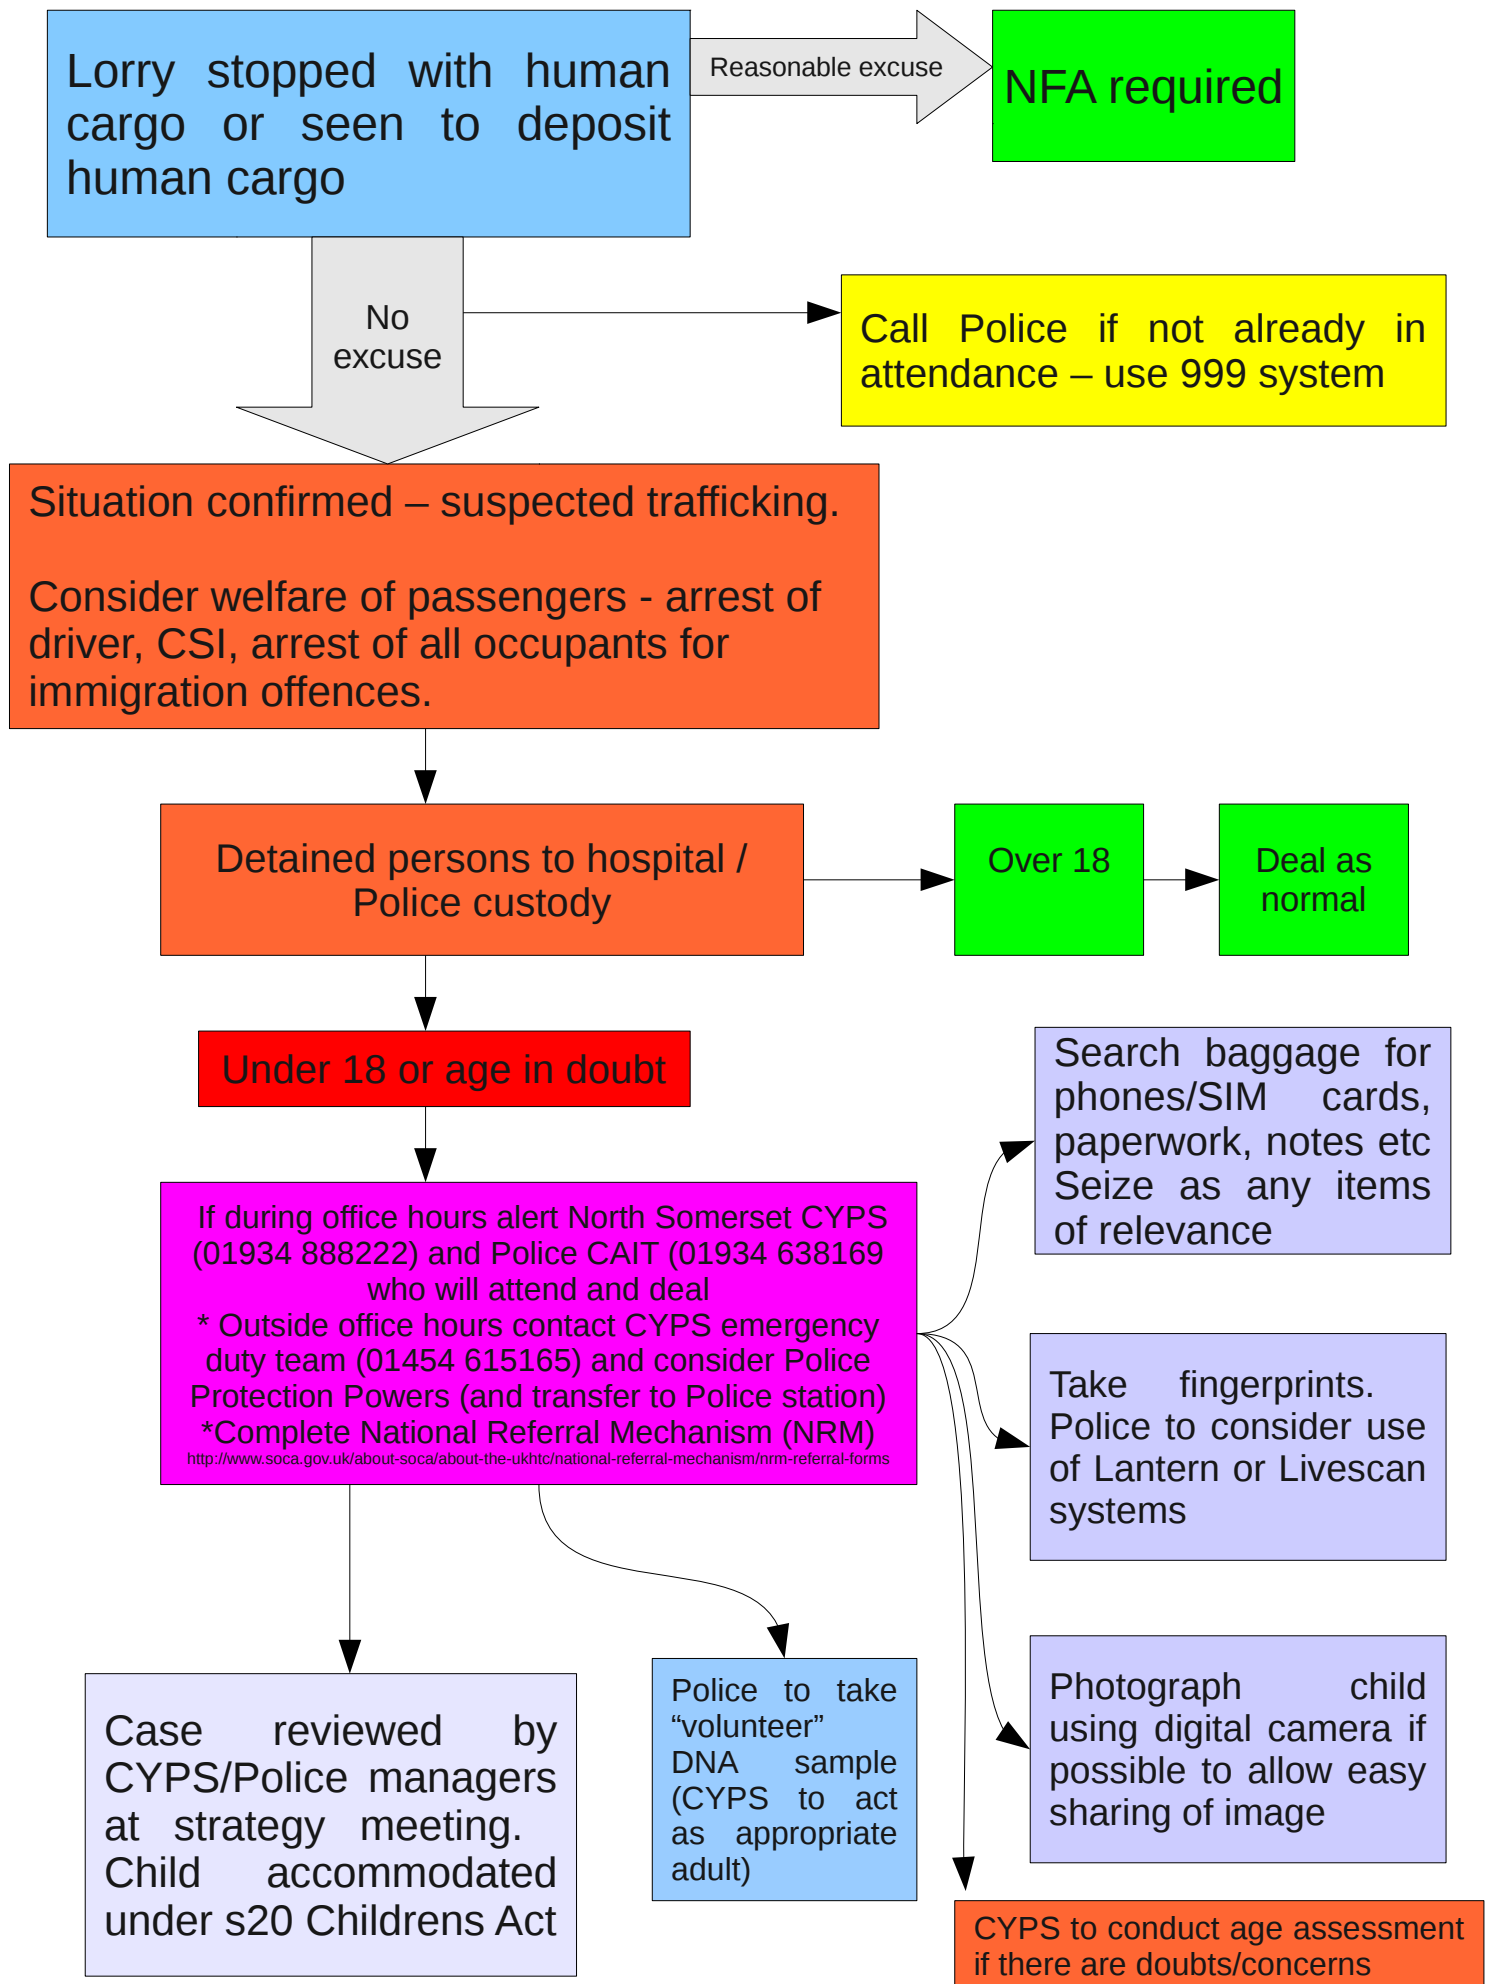

# Child/Young Person suspected to be trafficked - lorry drop off

\*\*\*NB A young person should only be accommodated in foster care, supported lodgings or a care home **NEVER** in a hostel or homeless B & B regardless of age\*\*\*