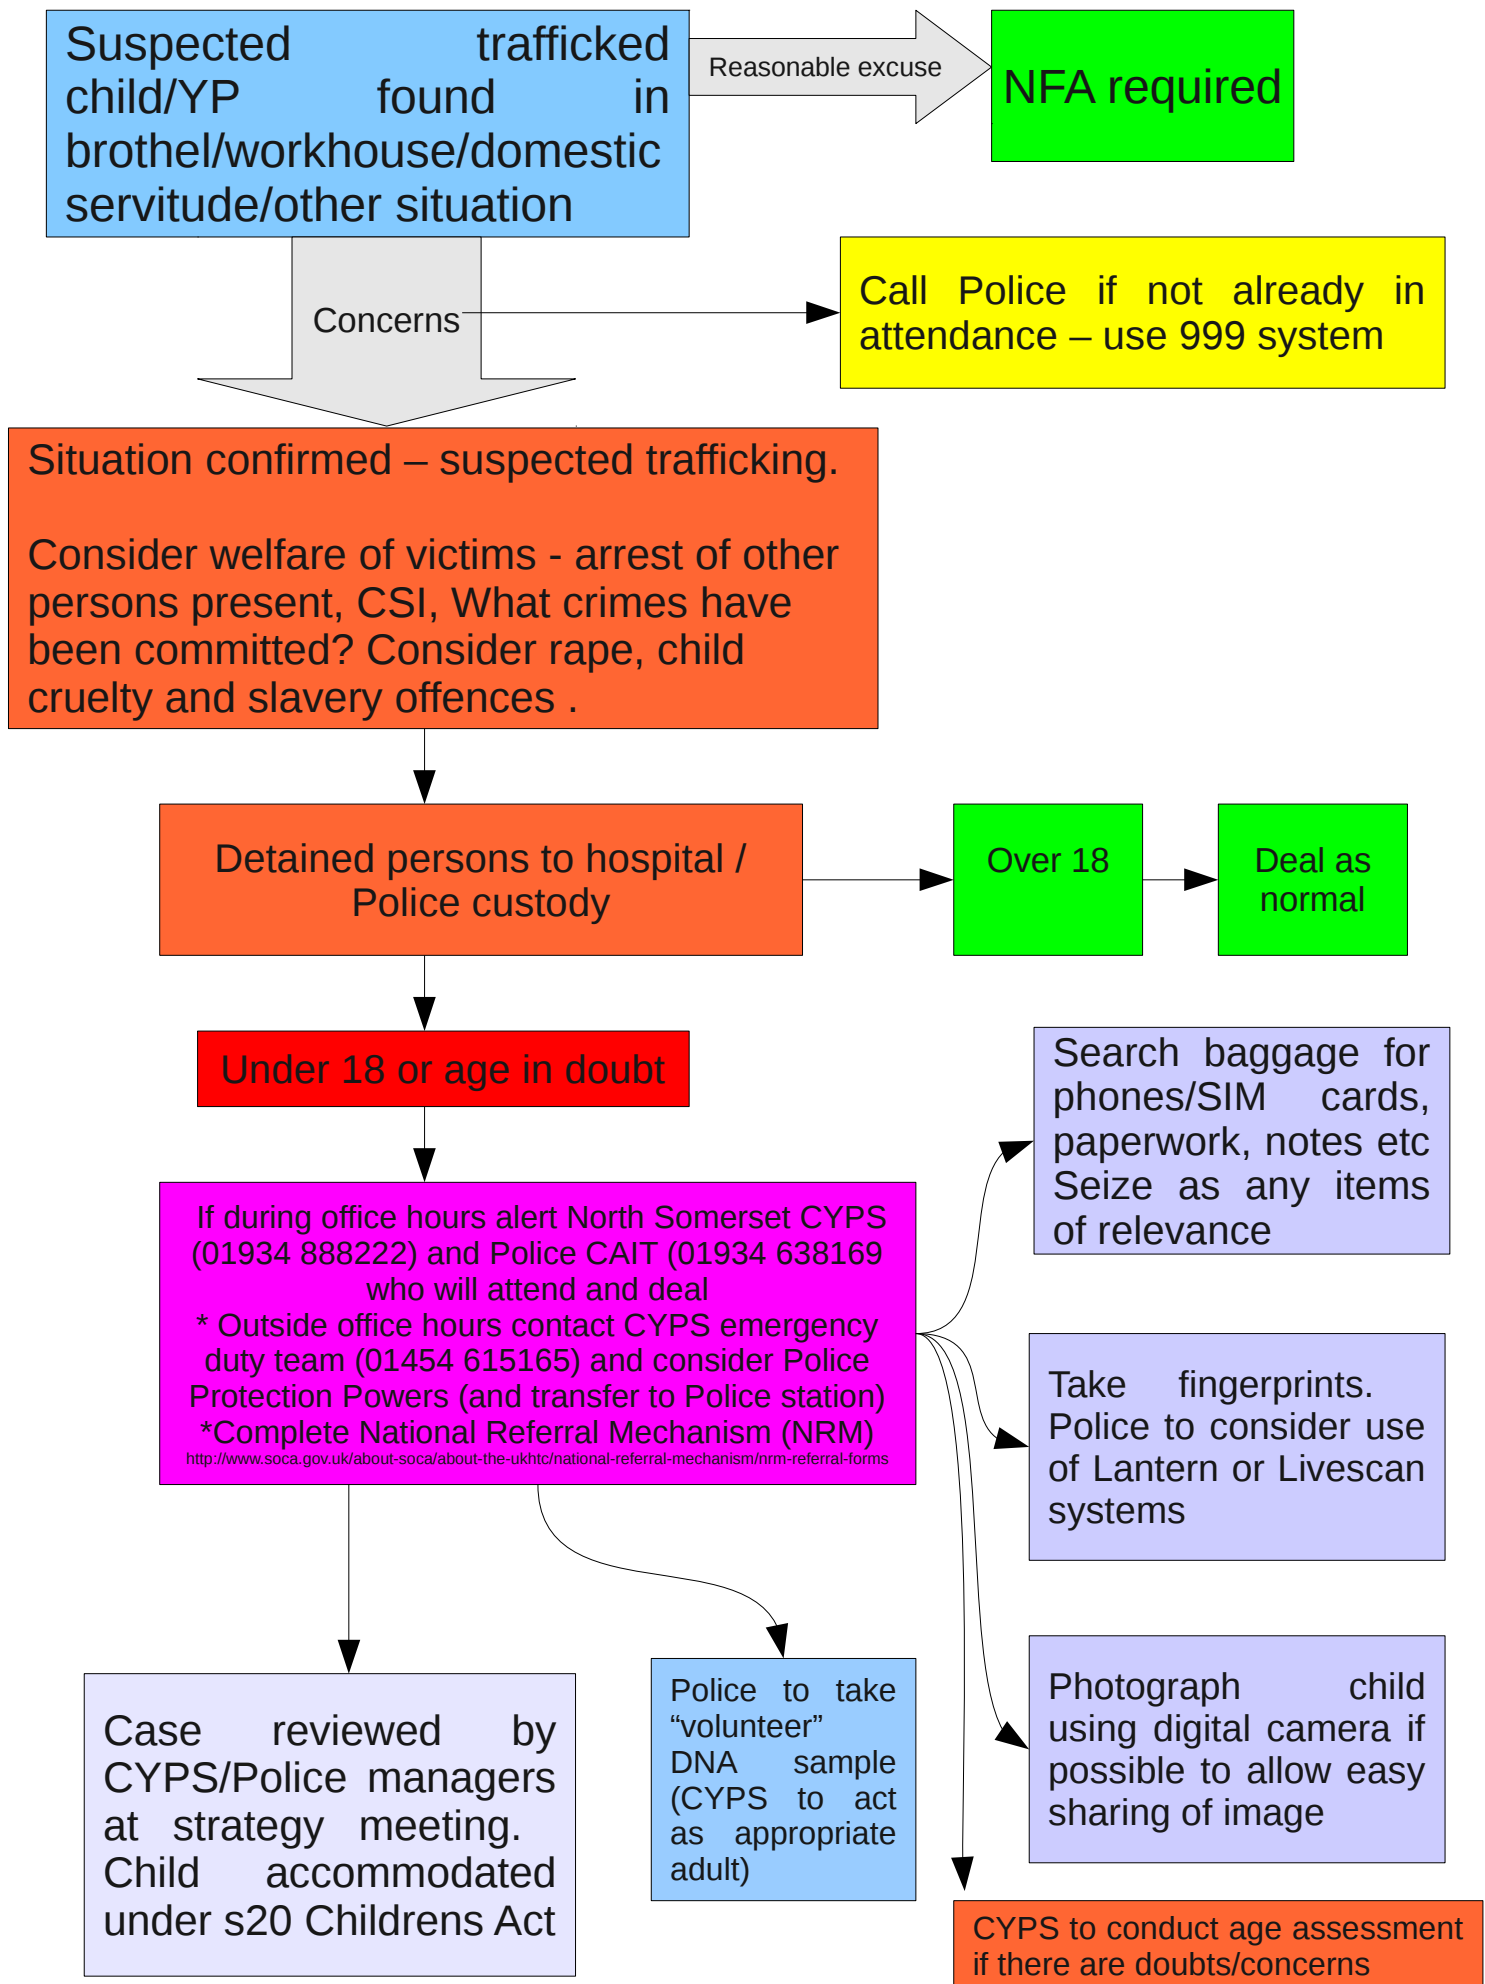

Child/Young Person suspected to be trafficked – Other situations

NB A young person should only be accommodated in foster care, supported lodgings or a care home **NEVER** in a hostel or homeless B & B regardless of age